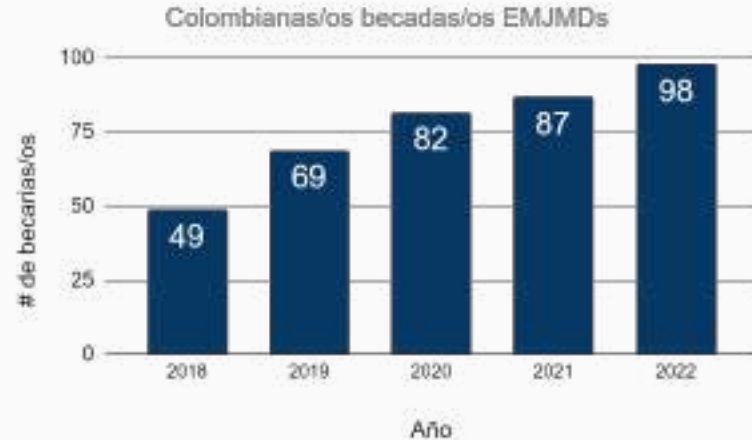

Becas Erasmus Mundus

- El programa Erasmus Mundus ofrece **más de 190 programas de maestría** en consorcio con diferentes universidades Europeas
- Catálogo (dinámico):
  www.eacea.ec.europa.eu/scholarships/erasmus-mundus-catalogue_en
  Google -> "Catálogo Erasmus Mundus"
- Cada programa **ofrece entre 5 a 20 becas**

2,400+
Becas

190+
Programas